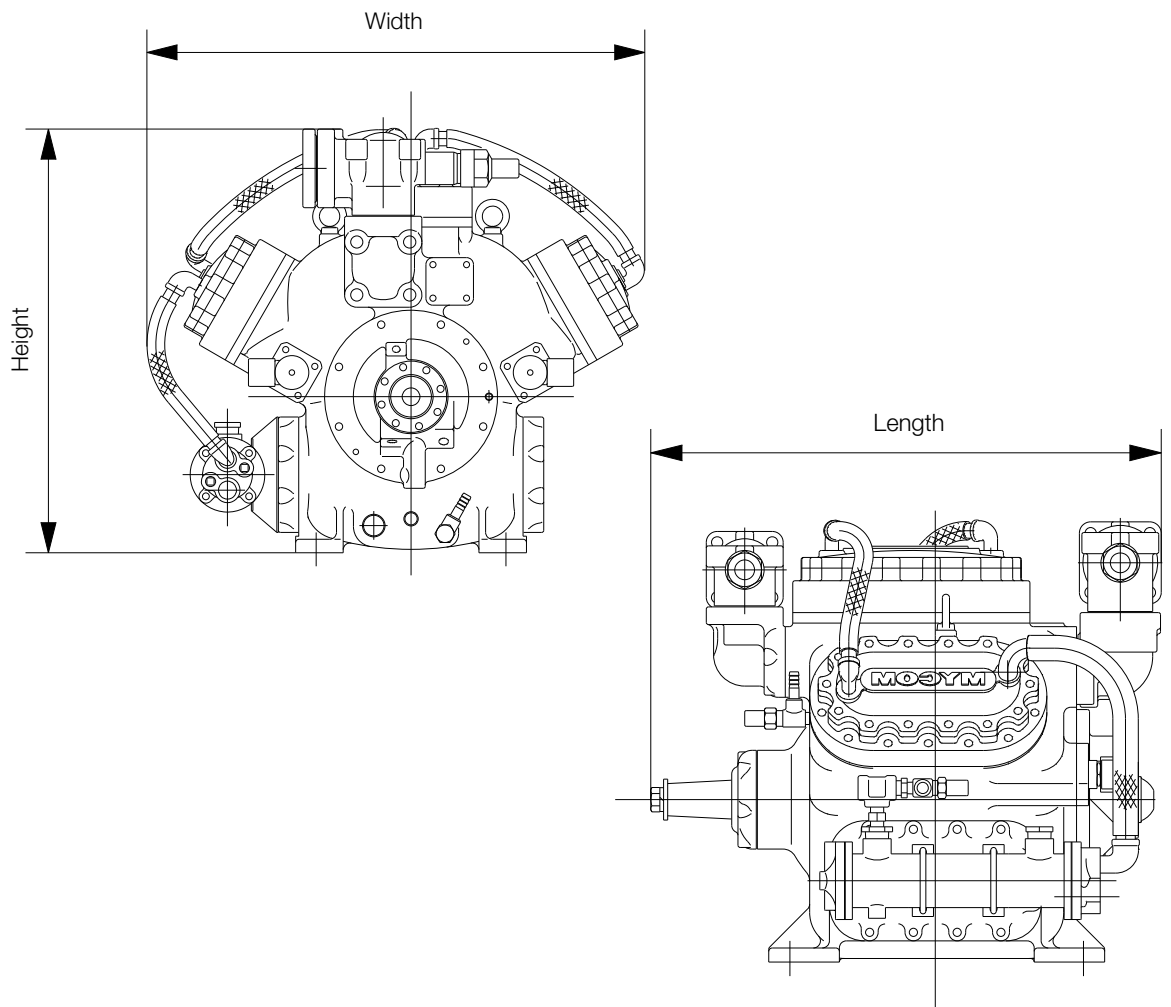

TYPE	WEIGHT (kg)	HEIGHT (mm)	WIDTH (mm)	LENGTH (mm)
4K	250	588	575	714
6K	280	625	636	723
8K	300	666	658	763

\* Refrigerant NH<sub>3</sub>  
 T<sub>c</sub> = 35°C

ITEM	LIMIT VALUE	REMARKS
Maximum discharge pressure [barG]	23	
Maximum suction pressure [barG]	6.86 1)	
Minimum suction pressure [barG]	-0.733	
Maximum differential pressure [barG]	19.6	Pd-Ps
Design pressure [barG]	14.6 / 26	Low/High
Maximum compression ratio [-]	NH <sub>3</sub> ≤ 8	Limited on discharge temperature
Maximum discharge temperature [°C]	NH <sub>3</sub> : 140	
Minimum suction temperature [°C]	-60	
Maximum oil supply temperature [°C]	50	Oil cooler outlet
Suction superheat [K]	> 0 , ≤20	
Minimum/maximum cooling water inlet/ outlet temperature [°C]	15 / 50	Water temperature for head covers ≤ 50
Minimum/maximum rotation speed (rpm)	900 / 1800	