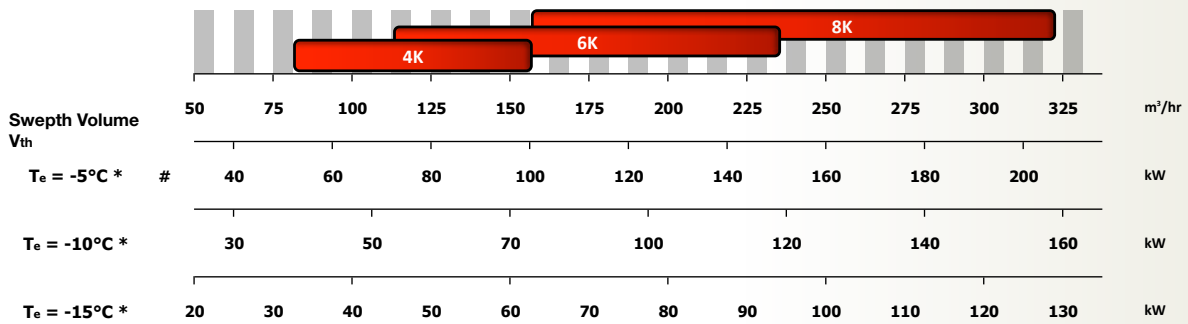

TYPE	WEIGHT (kg)	HEIGHT (mm)	WIDTH (mm)	LENGTH (mm)
4K	250	588	575	714
6K	280	625	636	723
8K	300	666	658	763

\* Refrigerant NH<sub>3</sub>  
 T<sub>c</sub> = 35°C

ITEM	LIMIT VALUE	REMARKS
Maximum discharge pressure [barG]	23	
Maximum suction pressure [barG]	6.86 1)	
Minimum suction pressure [barG]	-0.733	
Maximum differential pressure [barG]	19.6	Pd-Ps
Design pressure [barG]	14.6 / 26	Low/High
Maximum compression ratio [-]	NH <sub>3</sub> ≤ 8	Limited on discharge temperature
Maximum discharge temperature [°C]	NH <sub>3</sub> : 140	
Minimum suction temperature [°C]	-60	
Maximum oil supply temperature [°C]	50	Oil cooler outlet
Suction superheat [K]	> 0 , ≤20	
Minimum/maximum cooling water inlet/ outlet temperature [°C]	15 / 50	Water temperature for head covers ≤ 50
Minimum/maximum rotation speed (rpm)	900 / 1800	